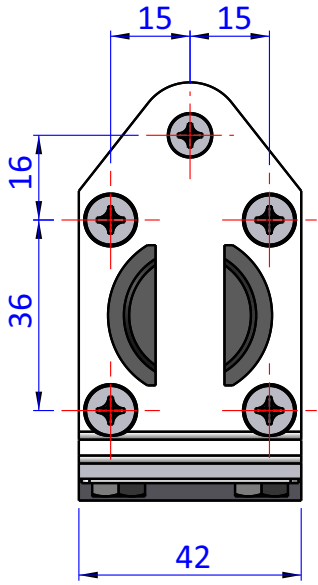

THE PROPERTY OF THE DRAWING IS ESTABLISHED BY LAW. IT IS FORBIDDEN TO PRODUCE OR SHOW IT TO THIRD PART. WITHOUT A WRITTEN AGREEMENT.

DESIGNED FROM	FPS Automation		REVIEW	A
DATE	02/11/2020	WEIGHT	0,580kg	
CODE	VES.GTNY25			

Format A4
UNI 936-76

GENERAL TOLERANCE
UNI - ISO 2768
CLASSE f

DESCRIPTION
VES.GTNY25