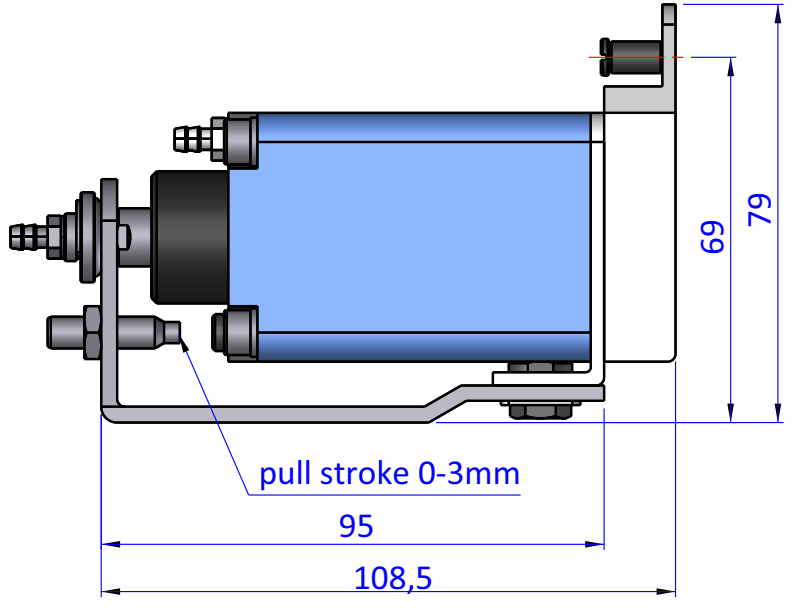

THE PROPERTY OF THE DRAWING IS ESTABLISHED BY LAW. IT IS FORBIDDEN TO PRODUCE OR SHOW IT TO THIRD PART. WITHOUT A WRITTEN AGREEMENT.

DESIGNED FROM	FPS Automation		REVIEW	A
DATE	02/11/2020	WEIGHT	0,580kg	
CODE	VES.GTNY25			

Format A4
UNI 936-76

GENERAL TOLERANCE
UNI - ISO 2768
CLASSE f

DESCRIPTION
VES.GTNY25