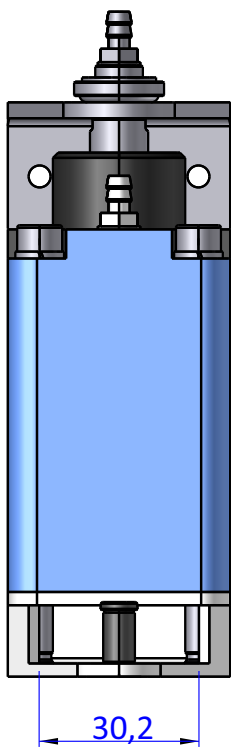

THE PROPERTY OF THE DRAWING IS ESTABLISHED BY LAW. IT IS FORBIDDEN TO PRODUCE OR SHOW IT TO THIRD PART. WITHOUT A WRITTEN AGREEMENT.

DESIGNED FROM	FPS Automation		REVIEW	A
DATE	02/11/2020	WEIGHT	0,580kg	
CODE	VES.GTNY25			

Format A4
UNI 936-76

GENERAL TOLERANCE
UNI - ISO 2768
CLASSE f

DESCRIPTION
VES.GTNY25